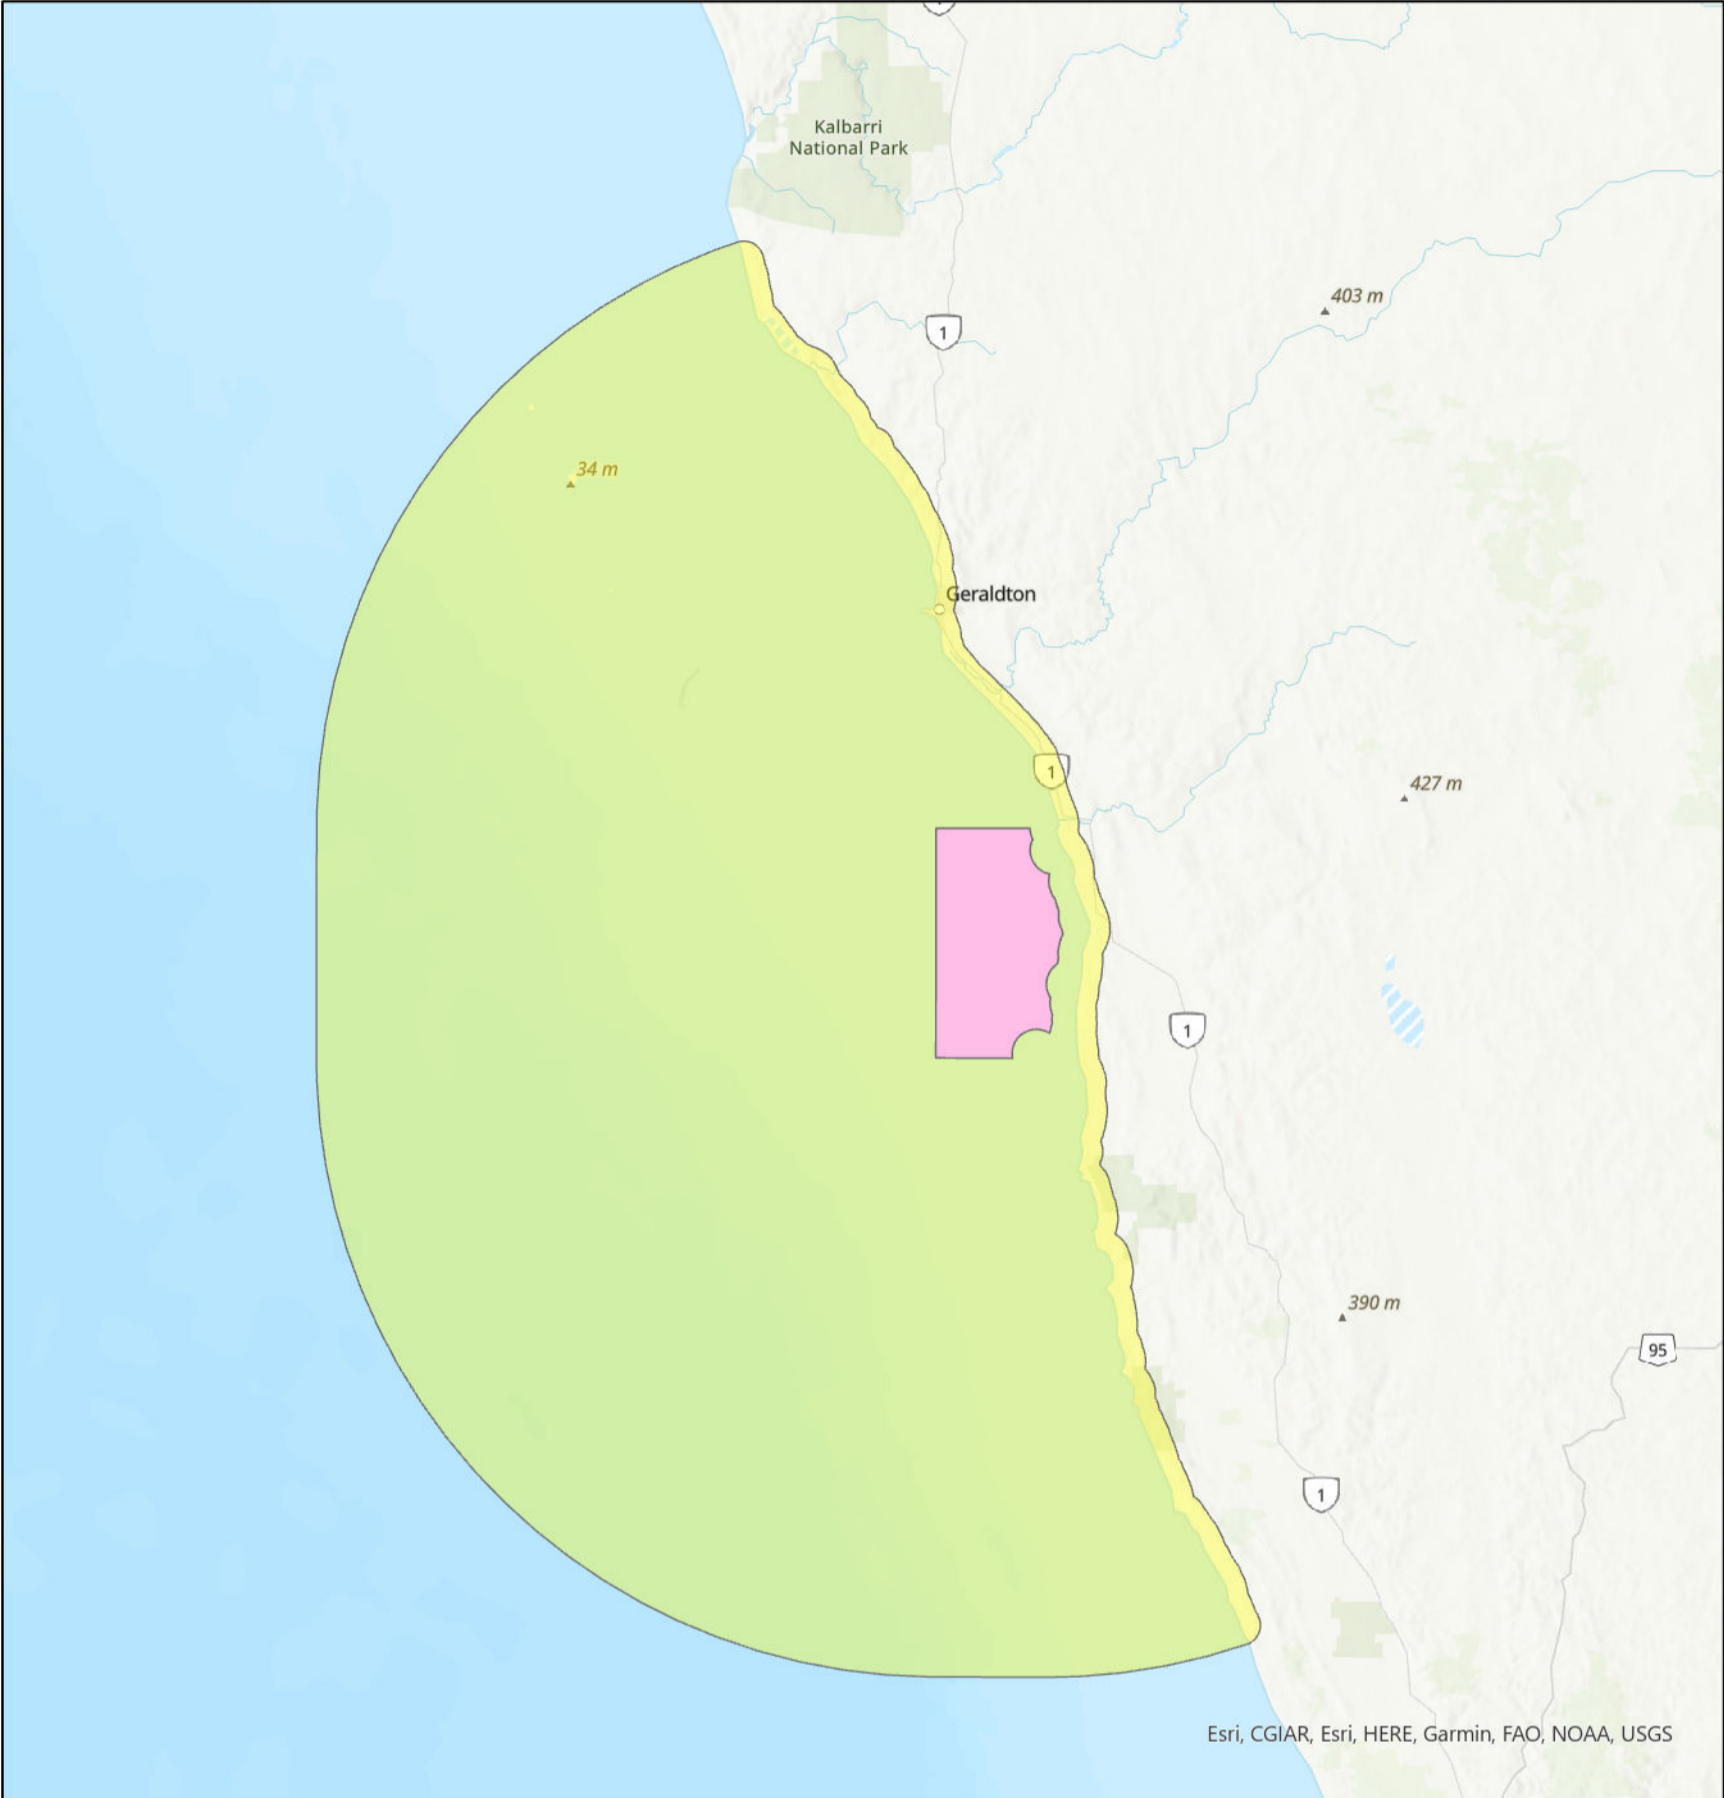

Eureka 3D Marine Seismic Survey

Legend

-  Environmental Planning Area
-  Activity Planning Area