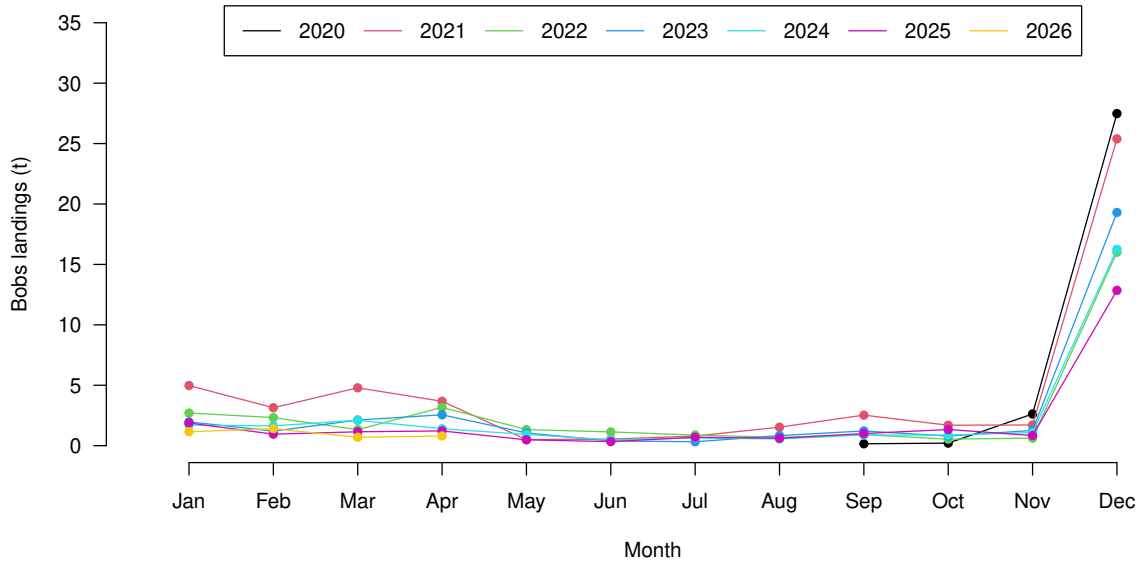

BoBS landings by year and month