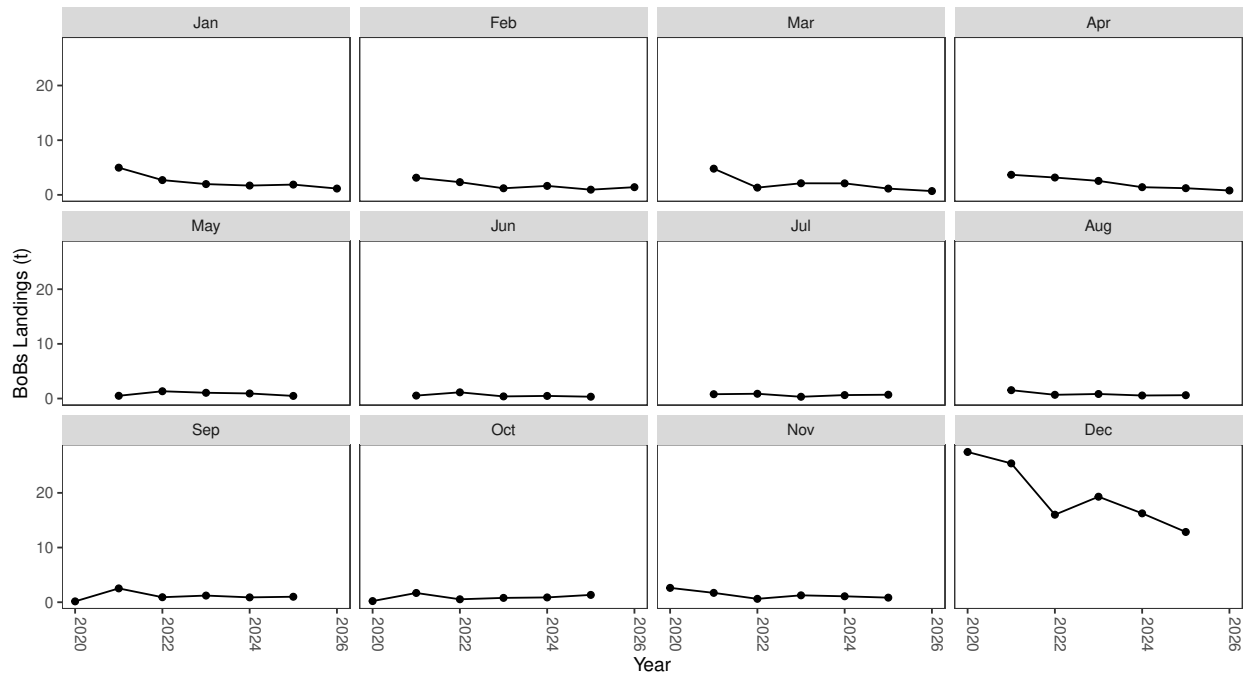

BoBS landings by month