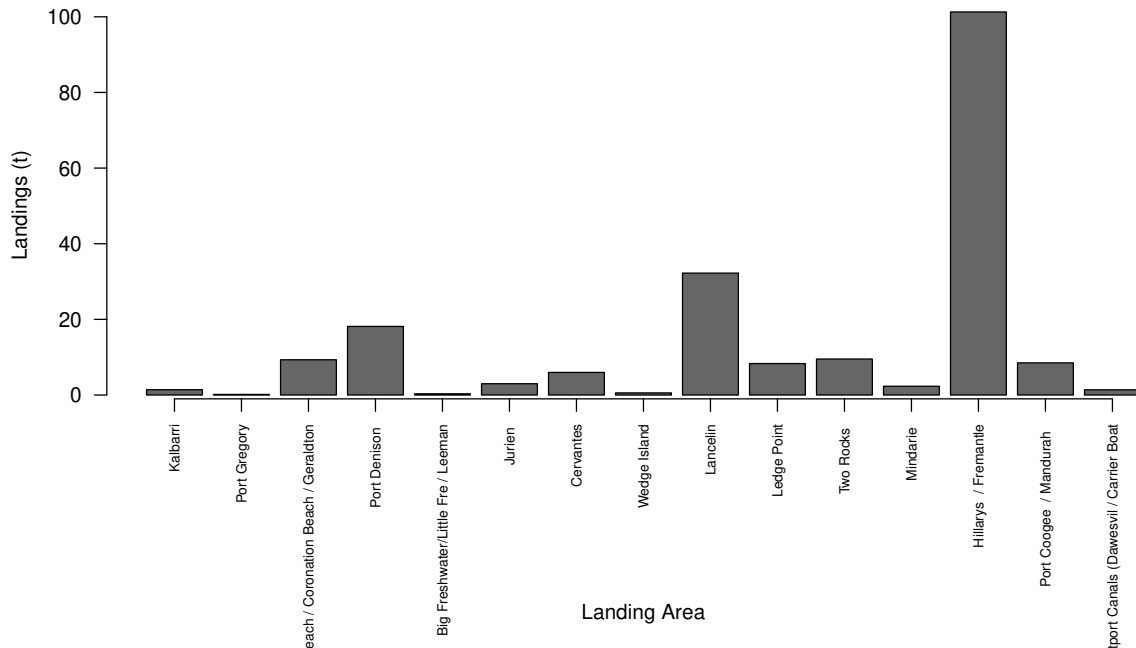

- Since the program began, a total of 111 different vessels have landed BoBS lobsters at 21 landing areas.
- To date a total of 202,395.5 kg of lobsters have been landed for BoBS.
- This weight of lobsters was comprised of 338,466 individuals at an average weight of 597.98 gm.
- Currently 0.5% of the commercial catch landed since its inception has been BoBS lobsters.

BoBS landings by year and month

BoBS landings by month

Proportion of Catch landed as BoBs split by year

Registered receiver (grey) and BoBS (red) commercial catches by month. Numbers (red) indicate the percentage of catch for that month which was landed as BoBS lobsters.

Total BoBS Catch landed by Area (all months combined)

Note when the number of fishers landing catch is < 4 in a Landing Area their statistics have been combined with an adjacent area for confidentiality reasons.