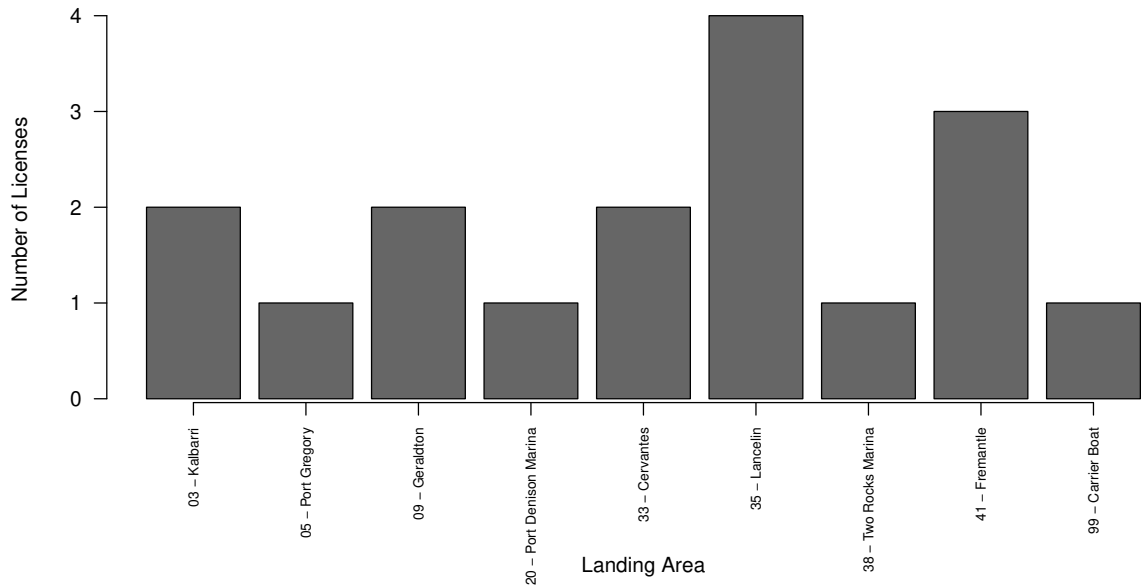

- Since the program began, a total of 111 different vessels have landed BoBS lobsters at 21 landing areas.
- To date a total of 202,395.5 kg of lobsters have been landed for BoBS.
- This weight of lobsters was comprised of 338,466 individuals at an average weight of 597.98 gm.
- Currently 0.5% of the commercial catch landed since its inception has been BoBS lobsters.

BoBS landings by year and month

BoBS landings by month

Proportion of Catch landed as BoBs split by year

Registered receiver (grey) and BoBS (red) commercial catches by month. Numbers (red) indicate the percentage of catch for that month which was landed as BoBS lobsters.

Total BoBS Catch landed by Area (all months combined)

Note when the number of fishers landing catch is < 4 in a Landing Area their statistics have been combined with an adjacent area for confidentiality reasons.

Number of Vessels landing BoBS lobsters by Area

Number of Vessels landing BoBS lobsters by Area during April 2026

Number of licenses (vessels) landing BoBS by month and year.