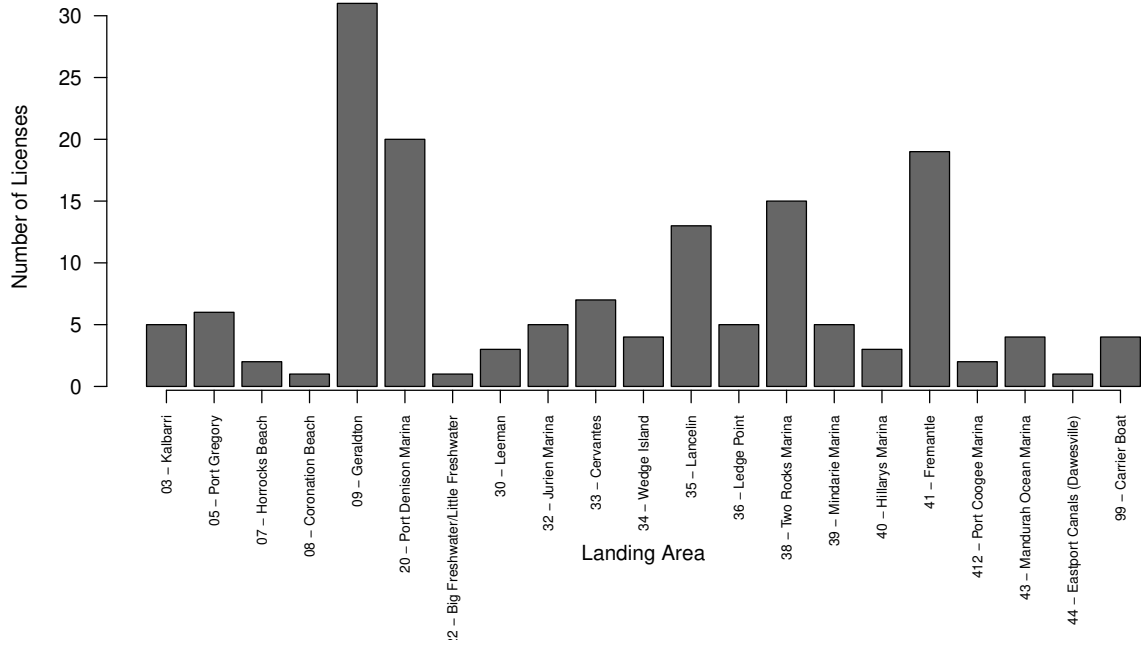

Number of Vessels landing BoBS lobsters by Area